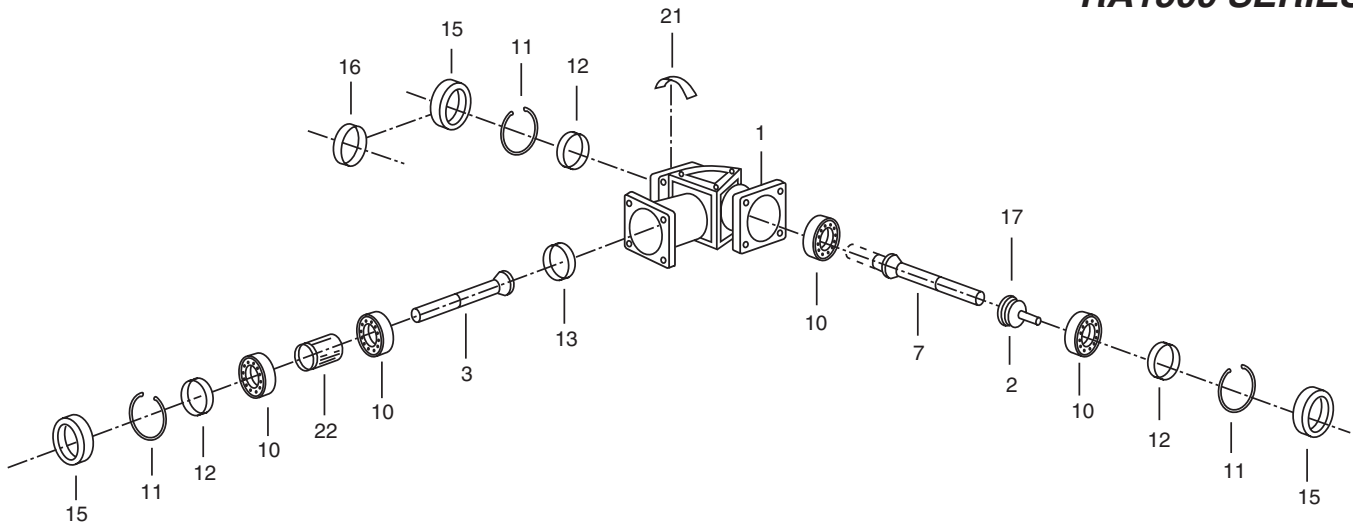

RIGHT-90 SERIES — PARTS LIST

***RA600 SERIES
RA1000 SERIES
RA1500 SERIES**

Part No.	Description
1	Housing
2	Output Gear
3	Input Gear and Shaft
7	Output Shaft
10	Ball Bearing
11	Retaining Ring
12	Adjustment Shim
13	Adjustment Shim
15	Oil Seal
16	Bore Plug

Part No.	Description
17	Pin
21	Nameplate
22	Spacer
24	Input Assembly
25	Output Assembly

PART ORDERING INFORMATION

Be sure to provide complete Boston Gear catalog number from speed reducer nameplate, along with part description and number.